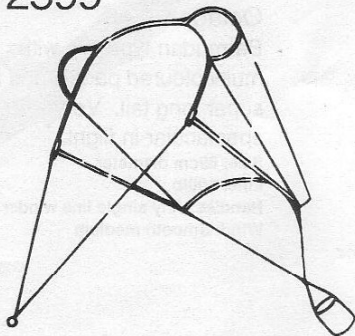

KITE CORNER

081-959-0619

657 Watford Way,
Mill Hill, London,
NW7 3JR.

Tel. 081 959 0619

Fax 081 906 2599

Single Line Kites

Plain Malay

A traditional style kite with ribbon tails, beautifully made and easy to fly.

Size: 84x88cm

Line and handle included.

Wind: light to medium

Malay Applique

Once again this is a traditional style kite with ribbon tails and an attractive hand applique.

Very good colour combinations.

Size: 84x88cm.

Line and handle included.

Wind: light to medium

Dan Leigh Delta

A large delta which will soar effortlessly to a great height in very light winds.

Size: Trailing edge 165cm

Line: 100lb

Handle: any single line winder