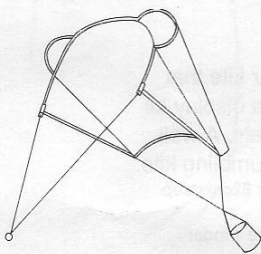

Slipstreamer

No assembly is required for this simple to fly version of a sled kite.

Size 110x61cm

Line included

Handle included

Wind: Medium to strong

Traveller

A ram-air kite that requires no supporting spars. The whole thing packs into its own drogue.

A compact pocket kite the

Traveller is ideal for climbers and walkers.

Size: 80x52cm

Line included

Handles included

Wind: Medium to strong

Flying Flower

A large flower which grows up in the sky with six yakko petals and a stalk-like tail. Flies well and looks very unusual.

Size: 91cm diameter

Line: 50lb

Handle: Any single line winder or spool

Wind: Medium

Zyte

A small and spectacular "fighting" kite with a colourful face. A different and attractive gift which is suitable for novices thanks to its long tail.

Size: 33cm square

Line included

Handles included

Wind: Light to medium

657 Watford Way, Mill Hill, NW7 3JR
 Tel:081 959-0619 Fax: 081-906-2599

Price List

Second edition. Autumn 1991. This supersedes all previous editions