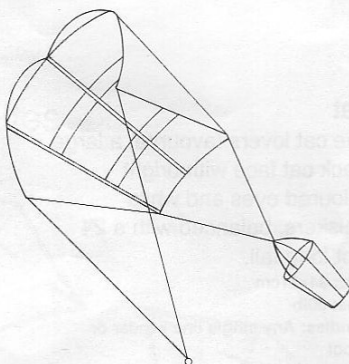

Line and handle included.

Wind: light to medium

Dan Leigh Delta

A large delta which will soar effortlessly to a great height in very light winds.

Size: Trailing edge 165cm

Line: 100lb

Handle: any single line winder

Handles: 30lb spool

Wind: Medium

Bat

Black and spooky - but great fun and very easy to fly. The light shines through its eyes and its ears stick up.

Size: 168cm wingspan

Line: 30lb

Handles: 30lb spool

Wind: Medium

Slipstreamer

No assembly is required for this simple to fly version of a sled kite.

Size 110x61cm

Line included

Handle included

Wind: Medium to strong

Traveller

A ram-air kite that requires no supporting spars. The whole thing packs into its own drogue.

A compact pocket kite the

Traveller is ideal for climbers and walkers.

Size: 80x52cm

Line included

Handles included

Wind: Medium to strong

Flying Flower

A large flower which grows up in the sky with six yakko petals and a stalk-like tail. Flies well and looks very unusual.