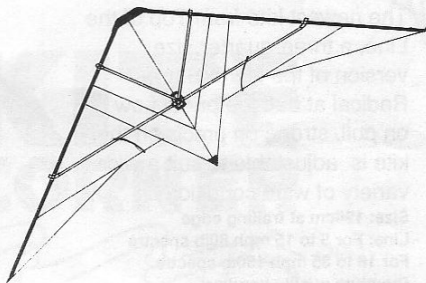

Size: 244cm at trailing edge.

Line: 150lb

Premium quality handles recommended.

Sandpiper

Designed and built by Beaker. The novel V shaped frame of this kite makes it very rigid giving an even pull and predictable handling. The lightweight construction gives good low wind performance but requires gentle treatment.

Wind speeds: 4 to 25 mph

Size: 260cm at trailing edge

Line: 150lb spectra

Premium quality handles recommend.

K1

Fast and very noisy. The exceptional rate of turn makes this a spectacular kite to watch and a taxing kite to fly. With very little pull it is a good choice for stacking.