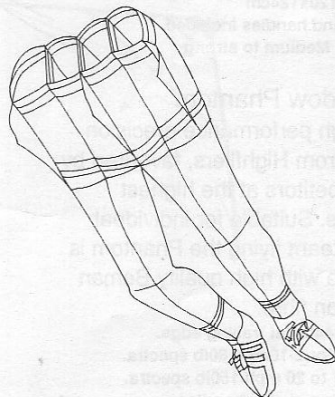

Handles included

Wind: Light to medium

Rainbow Delta

The same flying abilities as the plain delta but in a rainbow of colours.

Size:Trailing edge 154cm

Line included

Handles included

Wind: Light to medium

Classic Roller

A very stable high flyer. A traditional design the Roller has long been a favourite of many kite fliers.

Size: 113x108cm

Line: 100lb

Handles: Any single line kite winder

Wind: Light to medium

Legs

A wonderfully jokey parafoil. Either a footballers legs wearing shorts and boots or Natalie's legs in black stockings and suspenders.

Size: 240x78cm

Line:100lb

Handles: Any single line kite winder

Wind: Medium to strong

Firefly

A small aerobatic kite, easy to control with ribbon tail. The flexible GRP is good at withstanding heavy landings. Available in single and three colour versions.

Size: 84x88cm.

Line and handles included.